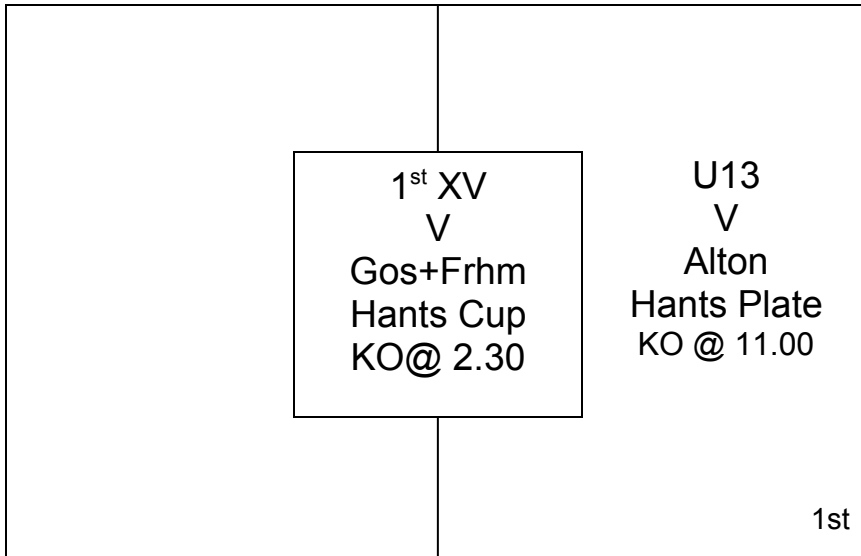

**Seniors at home Sat 6th Feb
1st XV v Camberley**