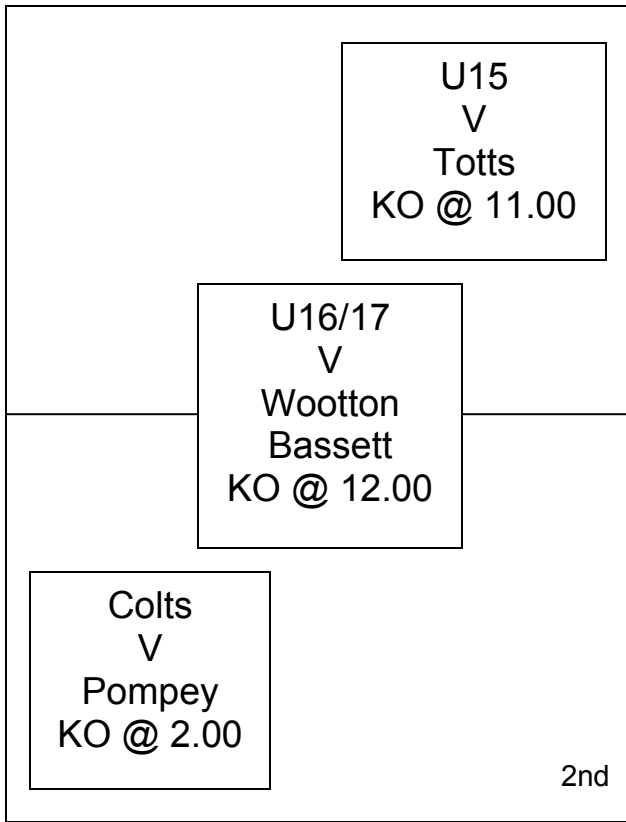

ANDOVER RFC PITCH LAYOUT

Date 7th Feb 2009/10

**Times and space will be very tight.
Early games – please have your players changed, out and changies swept promptly ready for later kick off teams + visitors**