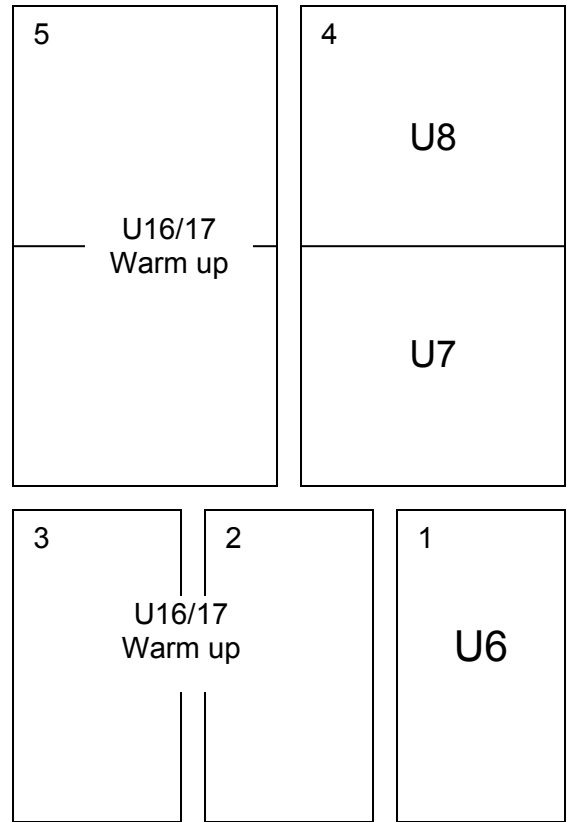

ANDOVER RFC PITCH LAYOUT

Date 7th Feb 2009/10

**Times and space will be very tight.
Early games – please have your players changed, out and changies swept promptly ready for later kick off teams + visitors**